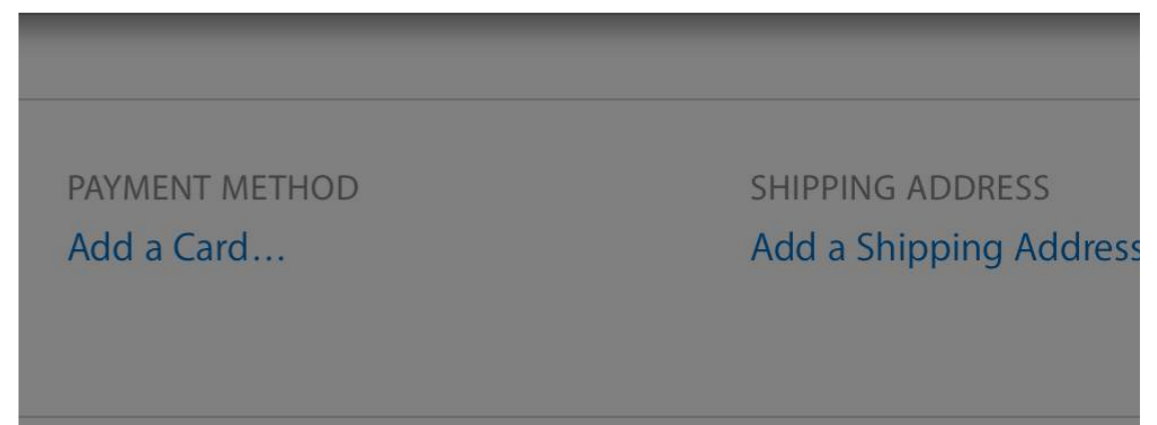

Complete Your Security Information

Confirm your birthday:

Enter a rescue email:

A verified rescue email will allow you to reset your password and security questions if you ever forget them.

[Cancel](#)

[Go Back](#)

[Continue](#)