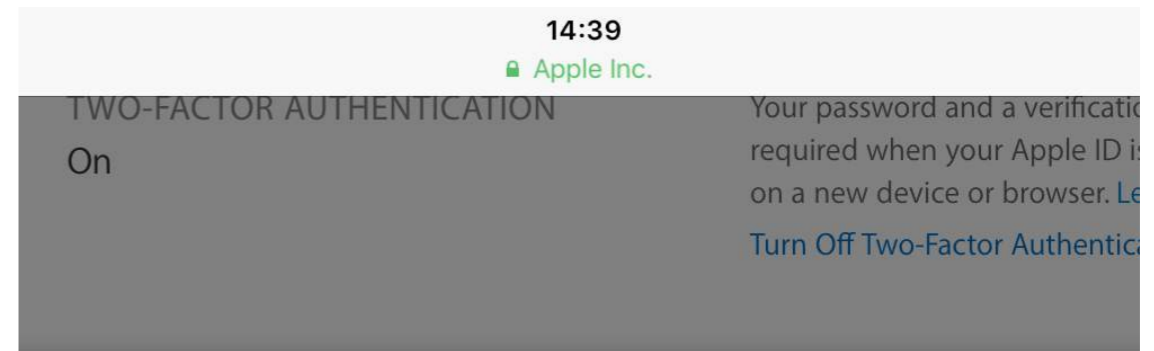

Sláíð inn spurningar og svör

Veljið síðan Continue

Select New Security Questions

What is the last name of your favorite elementary school?

Kópurinn Skúli

What is your dream job?

Geimfari Ríkisins

In what city did your parents meet?

Garðabær Kaffibolli

These security questions will help us verify your identity when you need to access your account or reset your password.

[Continue](#)

PAYMENT METHOD

[Add a Card...](#)

SHIPPING ADDRESS

[Add a Shipping Address](#)