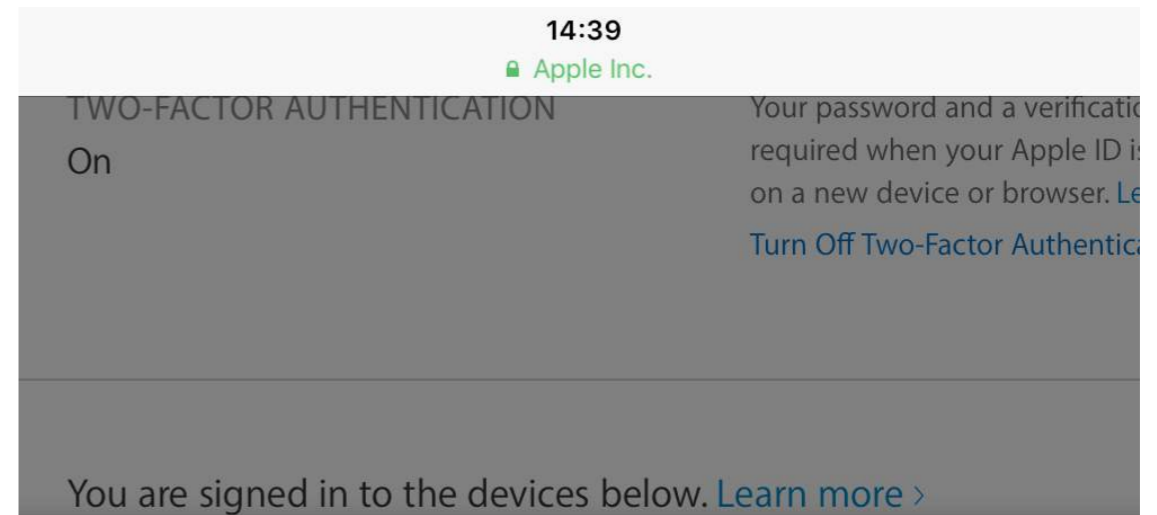

Sláíð inn netfang

Hér getur foreldri/
forráðamaður sett inn sitt
eigið netfang. Öryggiskóði
er svo sendur á netfangið.